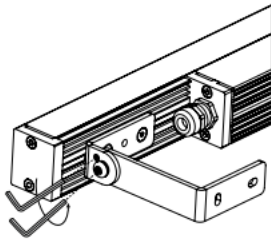

CHIRON B INTEGRAL

Static White

MOUNTING

Adjustable Mounting Brackets | CHRN-ADJ-MNT-BRKT

Allen Key Size 2.5 (ISO)

Allen Key Size 2 and 3 (ISO)

Allen Key Size 2 and 3 (ISO)

CABLE

POWER IN/OUT

Chiron B On/Off with "P" Cable

Cable Length
Chiron 2: 1' 2"
Chiron 3: 1' 2"
Chiron 4: 1' 2"

POWER IN/OUT

Cable Length
Chiron 2: 1' 2"
Chiron 3: 2' 4"
Chiron 4: 3' 2"

POWER+DATA IN/OUT

Chiron B 0-10v Dimming with "M" Cable