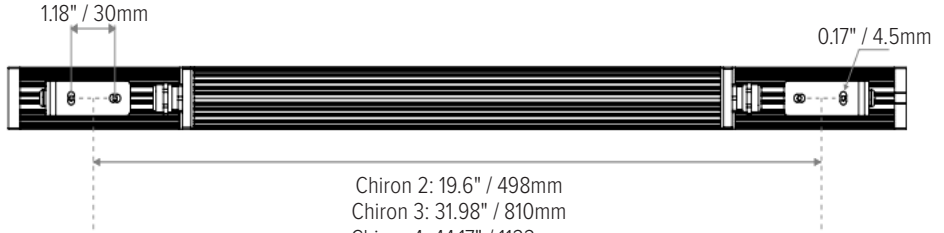

CHIRON B INTEGRAL

Static White

DIMENSIONS

All dimensions are shown in inches unless otherwise noted.

ACCESSORIES

NOTE: Accessories are ordered and shipped separately from luminaire for field installation.

CHRN-ADJ-MNT-BRKT
(2) Adjustable Mounting Brackets

CHIRON B INTEGRAL

Static White

MOUNTING

Adjustable Mounting Brackets | CHRN-ADJ-MNT-BRKT

Allen Key Size 2.5 (ISO)

Allen Key Size 2 and 3 (ISO)

Allen Key Size 2 and 3 (ISO)

CABLE

POWER IN/OUT

Chiron B On/Off with "P" Cable

Cable Length
Chiron 2: 1' 2"
Chiron 3: 1' 2"
Chiron 4: 1' 2"

POWER IN/OUT

Cable Length
Chiron 2: 1' 2"
Chiron 3: 2' 4"
Chiron 4: 3' 2"

POWER+DATA IN/OUT

Chiron B 0-10v Dimming with "M" Cable