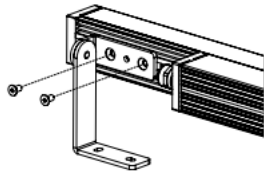

CHRN-EXT-ADJ-MNT-BRKT
(2) 3.3" Extended Adjustable Mounting Brackets

CHRN-SP-MNT-BRKT
(2) 6.3" Mounting Brackets for Spot Luminaires Only

IR-CONFIG-REMOTE
Infrared DMX Configuration Remote for Luminaires Only

CHRN2-VISOR
Visor for Chiron 2

CHRN3-VISOR
Visor for Chiron 3

CHRN4-VISOR
Visor for Chiron 4

CHRN2-LVR
Louver for Chiron 2

CHRN3-LVR
Louver for Chiron 3

CHRN4-LVR
Louver for Chiron 4

Consult factory for available remote power supply units.

CHIRON B INTEGRAL

Static White

MOUNTING

Adjustable Mounting Brackets | CHRN-ADJ-MNT-BRKT

Allen Key Size 2.5 (ISO)

Allen Key Size 2 and 3 (ISO)

Allen Key Size 2 and 3 (ISO)

CABLE