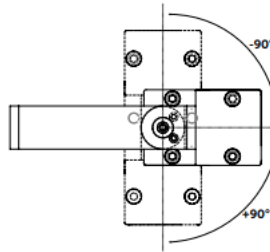

CHIRON B INTEGRAL

Static White

DIMENSIONS

All dimensions are shown in inches unless otherwise noted.

ACCESSORIES

NOTE: Accessories are ordered and shipped separately from luminaire for field installation.

CHRN-ADJ-MNT-BRKT
(2) Adjustable Mounting Brackets

CHIRON B INTEGRAL

Static White

MOUNTING

Adjustable Mounting Brackets | CHRN-ADJ-MNT-BRKT

Allen Key Size 2.5 (ISO)

Allen Key Size 2 and 3 (ISO)

Allen Key Size 2 and 3 (ISO)

CABLE

POWER IN/OUT

Chiron B On/Off with "P" Cable

Cable Length
Chiron 2: 1' 2"
Chiron 3: 1' 2"
Chiron 4: 1' 2"

POWER IN/OUT

Cable Length
Chiron 2: 1' 2"
Chiron 3: 2' 4"
Chiron 4: 3' 2"

POWER+DATA IN/OUT

Chiron B 0-10v Dimming with "M" Cable

Cable Length
Chiron 2: 1' 2"
Chiron 3: 1' 2"
Chiron 4: 1' 2"

POWER+DATA IN/OUT

Cable Length
Chiron 2: 1' 2"
Chiron 3: 2' 4"
Chiron 4: 3' 2"

CUSTOMIZE YOUR EXPERIENCE.

At Experience Brands, we believe every space deserves unique lighting elements. We proudly specialize in crafting solutions that reflect your personal vision. Our expert team is here to collaborate with you to design and implement customized features that elevate your environment.