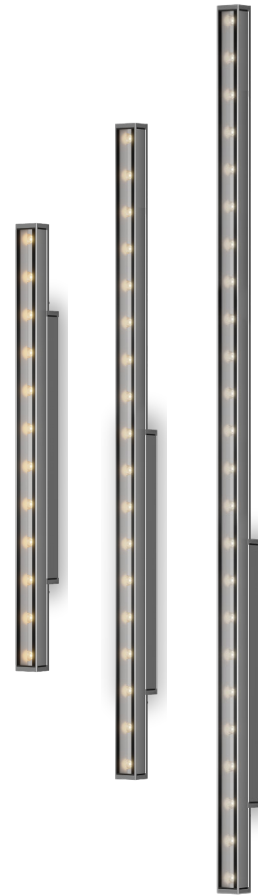

DESCRIPTION

CHIRON is a high-efficiency, compact linear luminaire designed for wall washing, uplighting, and floodlighting effects. Its surface-mounted thin profile offers a neat solution for narrow spaces. With up to three unique lengths and several optical distributions, CHIRON can be used for a multitude of applications, ranging from recessed step and accent lighting to facade illumination. The anodized aluminum finish provides a distinct upscale appearance that discreetly complements its surroundings. CHIRON B with integral driver is available in four static white color temperatures: 2200K, 2700K, 3000K, and 4000K. Complimentary Chiron models with remote driver are also available in RGBW and dynamic white models.

Date: _____ Type: _____ Catalog Number: _____

Project Name: _____

ORDERING INFORMATION

LUMINAIRE						
MODEL	CCT	CONTROL	CABLE	VOLTAGE	OPTIC	OPTION
CHRN2-BI Chiron 2 B Integral 2'	22K 2200K	DIM 0-10v Dimming ¹	M Monocable Without Connectors ¹	UNV 120-277v	SP Spot 8°	LVR Honeycomb Louver
CHRN3-BI Chiron 3 B Integral 3'	27K 2700K	ON-OFF On/Off ²	P Power In/Power Out Cable ²		NB Narrow 22°	
CHRN4-BI Chiron 4 B Integral 4'	30K 3000K				MB Medium 32°	
	40K 4000K				WB Wide 54°	
					EW Extra-Wide 60°	
					ELH Elliptical Horizontal 40° x 22°	
					WW Wall Wash 32° x 23°	

See Page 3 for ordering information of required and available accessories.

CHIRON B INTEGRAL

Static White

		CHIRON 2 B	CHIRON 3 B	CHIRON 4 B
PHYSICAL	HOUSING	Die-Cast Aluminum		
	LENS	Tempered Glass		
	FINISH	Anodized Aluminum		
	MOUNTING	Surface Mount With Available Accessories (see page three for more information)		
	DRIVER LOCATION	Integral Driver		
	DIMENSIONS	24½" L x 1⅜" W x 2⅛" H	36½" L x 1⅜" W x 2⅛" H	48¾" L x 1⅜" W x 2⅛" H
	WEIGHT	2.6 Pounds	3.7 Pounds	4.6 Pounds
	OPERATING TEMPERATURE	-40°F to 122°F (-40°C to 50°C)		