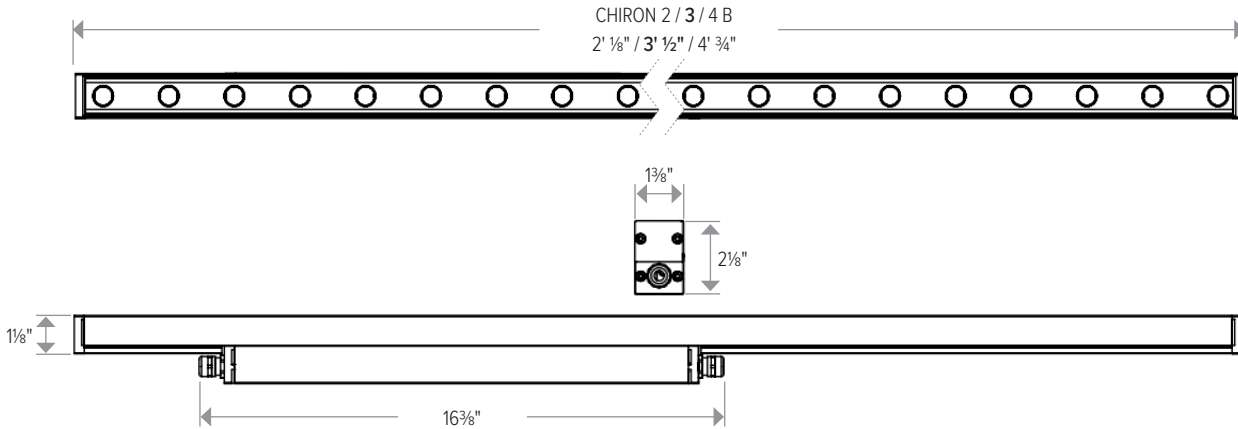

PHOTOMETRIC	LED	Static White 2200K, 2700K, 3000K, or 4000K		
	LUMEN MAINTENANCE	L90 > 150,000 Hours*		
	LIGHT CONTROL ACCESSORIES	Honeycomb Louvers Available		

LIGHT DISTRIBUTIONS	CCT	DISTRIBUTION	BEAM ANGLE	CHIRON 2 B			CHIRON 3 B			CHIRON 4 B		
				LUMENS	EFFICACY	MAX. CANDELA	LUMENS	EFFICACY	MAX. CANDELA	LUMENS	EFFICACY	MAX. CANDELA
				2700K & 3000K	SPOT	8°	2014	88	80043	3022	89	120065
NARROW	22°	1864	81		7322	2809	83	11131	3786	84	15002	
MEDIUM	32°	1907	83		4577	2861	84	6864	3815	85	9154	
WIDE	54°	1808	79		1952	2713	80	2929	3617	80	3905	
EXTRA WIDE	60°	1483	64		2060	2223	65	3089	2964	66	4119	
ELLIPTICAL	40° x 22°	1812	79		4630	2718	80	6945	3624	81	9262	
WALL WASH	32° x 23°	1867	81		5144	2801	82	7717	3735	83	10290	
4000K	SPOT	8°	2166	94	86065	3249	96	129097	4332	96	172129	
	NARROW	22°	2004	87	7873	3020	89	11969	4071	90	16130	
	MEDIUM	32°	2051	89	4920	3076	90	7381	4102	91	9844	
	WIDE	54°	1945	85	2100	2917	86	3150	3889	86	4119	
	EXTRA WIDE	60°	1594	69	2215	2391	70	3323	3188	71	4430	
	ELLIPTICAL	40° x 22°	1949	85	4980	2923	86	7469	3898	87	9961	
	WALL WASH	32° x 23°	2008	87	5533	3012	89	8299	4016	89	11065	

CHIRON B INTEGRAL

Static White

DIMENSIONS

All dimensions are shown in inches unless otherwise noted.

ACCESSORIES

NOTE: Accessories are ordered and shipped separately from luminaire for field installation.

CHRN-ADJ-MNT-BRKT
(2) Adjustable Mounting Brackets