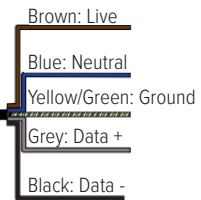

CHIRON B INTEGRAL

Static White

MOUNTING

Adjustable Mounting Brackets | CHRN-ADJ-MNT-BRKT

Allen Key Size 2.5 (ISO)

Allen Key Size 2 and 3 (ISO)

Allen Key Size 2 and 3 (ISO)

CABLE

POWER IN/OUT

Chiron B On/Off with "P" Cable

Cable Length
Chiron 2: 1' 2"
Chiron 3: 1' 2"
Chiron 4: 1' 2"

POWER IN/OUT

Cable Length
Chiron 2: 1' 2"
Chiron 3: 2' 4"
Chiron 4: 3' 2"

POWER+DATA IN/OUT

Chiron B 0-10v Dimming with "M" Cable

Cable Length
Chiron 2: 1' 2"
Chiron 3: 1' 2"
Chiron 4: 1' 2"

POWER+DATA IN/OUT

Cable Length
Chiron 2: 1' 2"
Chiron 3: 2' 4"
Chiron 4: 3' 2"

CUSTOMIZE YOUR EXPERIENCE.

At Experience Brands, we believe every space deserves unique lighting elements. We proudly specialize in crafting solutions that reflect your personal vision. Our expert team is here to collaborate with you to design and implement customized features that elevate your environment.