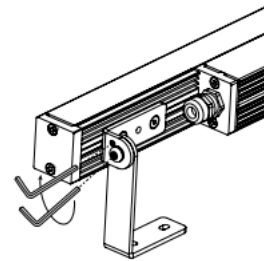

CHIRON B INTEGRAL

Static White

MOUNTING

Adjustable Mounting Brackets | CHRN-ADJ-MNT-BRKT

Allen Key Size 2.5 (ISO)

Allen Key Size 2 and 3 (ISO)

Allen Key Size 2 and 3 (ISO)

CABLE

POWER IN/OUT

Chiron B On/Off with "P" Cable

Cable Length
Chiron 2: 1' 2"
Chiron 3: 1' 2"
Chiron 4: 1' 2"

POWER IN/OUT

Cable Length
Chiron 2: 1' 2"
Chiron 3: 2' 4"
Chiron 4: 3' 2"

POWER+DATA IN/OUT

Chiron B 0-10v Dimming with "M" Cable