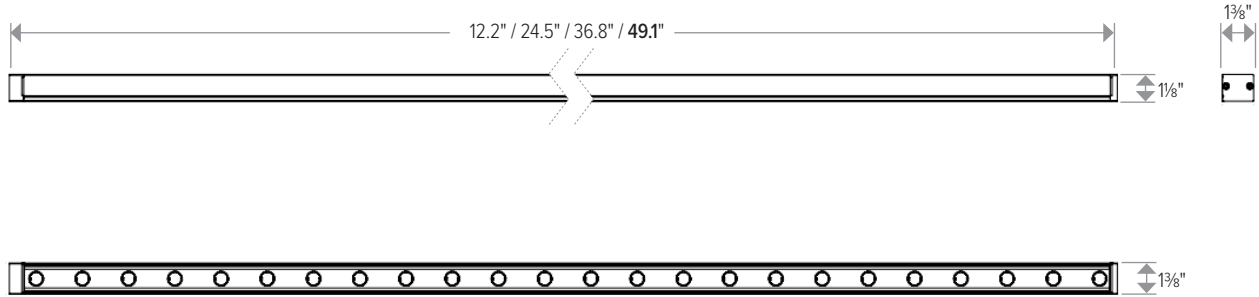

LIGHT DISTRIBUTIONS	DISTRIBUTION	BEAM ANGLE	CHIRON 1 B		CHIRON 2 B		CHIRON 3 B		CHIRON 4 B	
			LUMENS	EFFICACY	LUMENS	EFFICACY	LUMENS	EFFICACY	LUMENS	EFFICACY
	SPOT	18°	1280	89	2560	89	4130	89	5121	89
	NARROW	22°	1302	90	2570	90	3873	90	5219	90
	MEDIUM	32°	1314	91	2629	91	3944	91	5259	91
	WIDE	54° (8° Incline)	1247	86	2493	86	3740	86	4987	86
	EXTRA WIDE	60°	1022	71	2044	71	3066	71	4087	71
	ELLIPTICAL	40° x 22°	1250	87	2498	87	3748	87	4997	87
	WALL WASH	32° x 23°	1287	89	2574	89	3862	89	5149	89

CHIRON B REMOTE

Static White

DIMENSIONS

All dimensions are shown in inches unless otherwise noted.

ACCESSORIES

NOTE: Accessories are ordered and shipped separately from luminaire for field installation.

CHR1-VISOR
Visor for Chiron 1