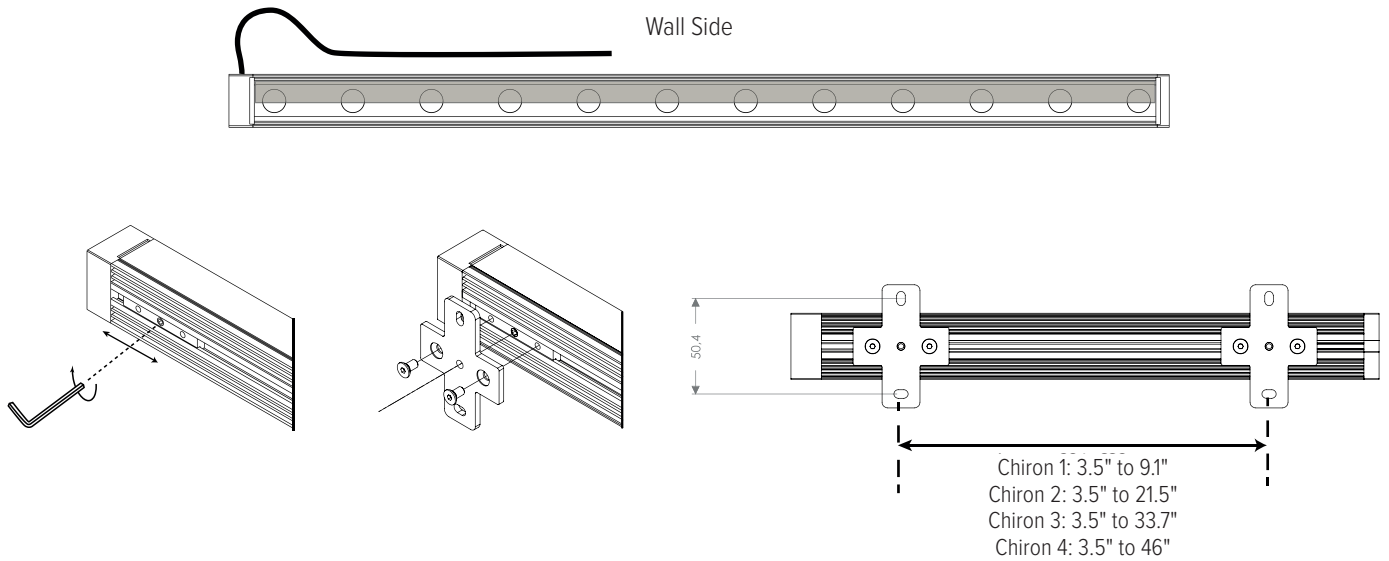

CHR-EXT-ADJ-MNT-BRKT
(2) 3.3" Extended Adjustable Mounting Brackets

CHR-FLT-MNT-BRKT
(2) Flat Mounting Brackets

CHR-SP-MNT-BRKT
(2) 6.3" Mounting Brackets for Spot Luminaires Only

Consult factory for available remote power supply units.

CHIRON B REMOTE

Static White

CABLE

MOUNTING

Flat Mounting Brackets | *CHRN-FLT-MNT-BRKT*

Mounting details are continued on next page.

CHIRON B REMOTE

Static White