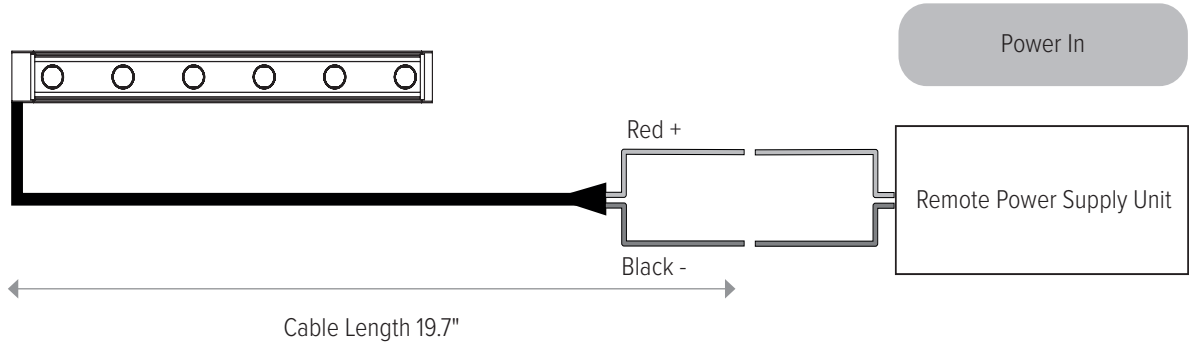

CHIRON B REMOTE

Static White

CABLE