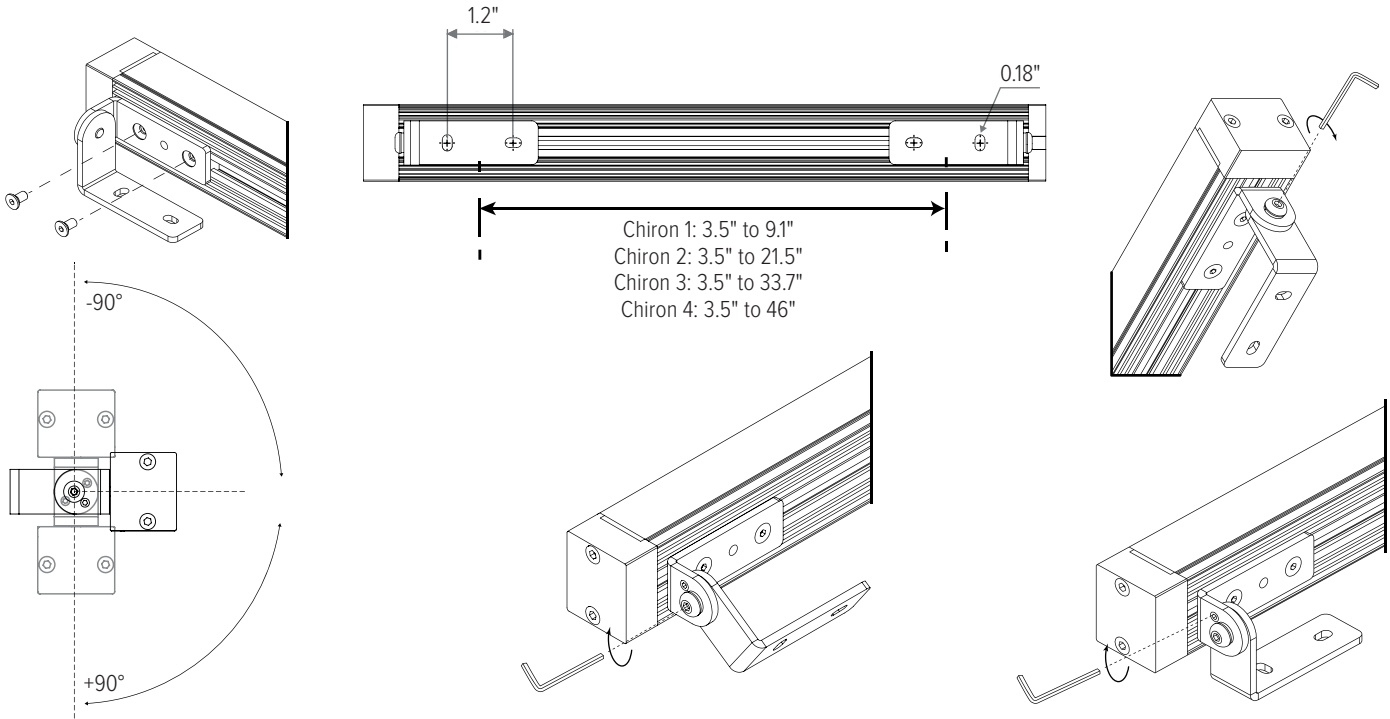

CHIRON B REMOTE

Static White

MOUNTING

Adjustable Mounting Brackets | *CHRN-ADJ-MNT-BRKT*