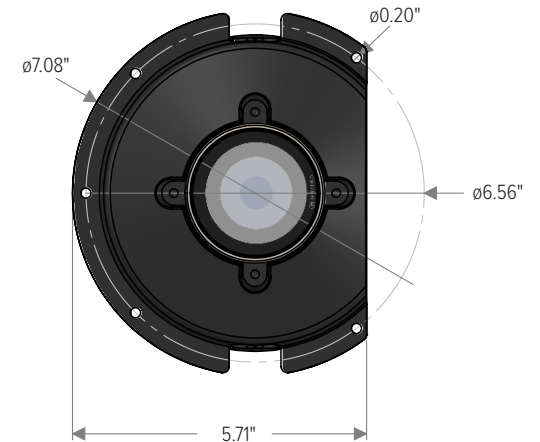

## DIMENSIONS

All dimensions are shown in inches unless otherwise noted.

*Moon Recessed - Heavy Duty Trim*

*Moon Recessed - Standard Trim*

*Moon Recessed - Trimless*

For installation instructions, see separate "Installation Instructions" document.