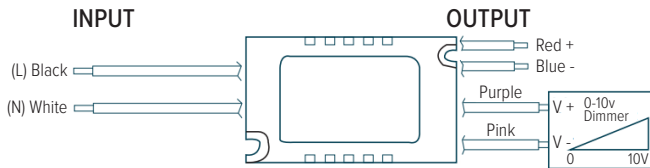

MOON RECESSED WALL WASH

Static White

ACCESSORIES

NOTE: Accessories are ordered and shipped separately from luminaire for field installation.

REMOTE POWER SUPPLY (Required, Ordered Separately)

MODEL

RMTPS-UNV-15-250-DIM

Remote Power Supply with Enclosure for Moon Recessed Wall Wash Static White Powers and Controls 1 Luminaire
Enclosure Dimensions: 4 5/8" L x 3 1/2" W x 2 1/2" H
Enclosure is Suitable for 2 Drivers (specify when ordering)
15 Watts Output Maximum
25-42 Output Volts
0-10V Dimming Protocol; Dimming Range from 100% to 5%
Universal Input Voltage Range: 120 to 277 VAC
Input Frequency Range: 50/60 Hz
Driver Life Expectancy: 50,000 Hours
2kV Surge Protection
IP66 Rated

Driver Enclosure